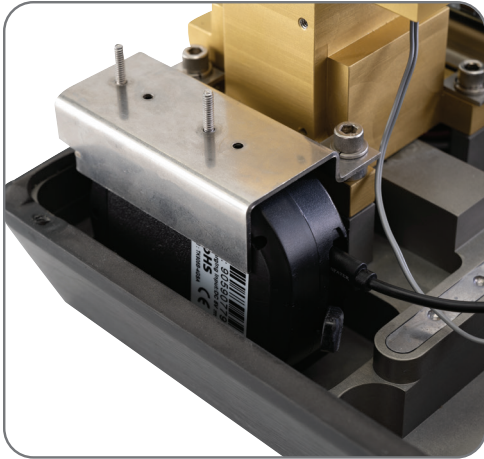

No need to upgrade your Nuclear Gauge to track it. Simply install the GPS tracker inside your Gauge and with a few simple steps, you will be able to find your gauge!

Humboldt will provide the GPS tracker and all the necessary mounting hardware, cabling and instructions!

It's that simple!

Features:

- Outdoor and indoor use
- Built-in, sensitive, vibration sensor - even if a slight vibration for 3 seconds, the device will send alarm to owner.
- Geo-fence will help you make safe area. When the gauge is out of the safe area, the device will send alarm to owner.
- Highly waterproof
- 6 month server storage to view historical routes in APP & Web platform at any time.
- 5000mAh rechargeable battery - device can work up to 7 days for 24/7 monitoring. (Depending on the number of inquires per day the device will work longer.)
- Includes easy access charging port - no need to disassemble the gauge
- Tracking software can be installed to your personal computer or phone. Free of charge no contract required.
- **SIM Card sold separately. As little as 5 dollars a month in USA and data sim card are available around the world.**

Find My Gauge Kit

GPS Shown inside of Nuclear Gauge

Inside of Nuclear Gauge

Easy Access Charging Port

GPS Asset Tracker (Find My Gauge) Specifications:	
Dimensions	3.5"x2.8"x0.8" (90mm x 72mm x 22mm)
Weight	168g
Network	GSM / GPRS
Band	850 / 900 / 180 0/1900Mhz
GPS Sensitivity	-159dBm
GPS Accuracy	5m
Wall Charger	Input: 110-220V Output: 5V-1A
Battery	Chargeable 3.7V 5000mAh Li-ion Battery
Stand By	90 Days
Time To First Fix	Cold Status 45s Warm Status 35s Hot Status 1s
Storage Temp.	-40°F to +185°F (-40°C to +85°C)
Operation Temp.	-4°F to +131°F (-20°C to +55°C)
Humidity	5%--95% non-condensing