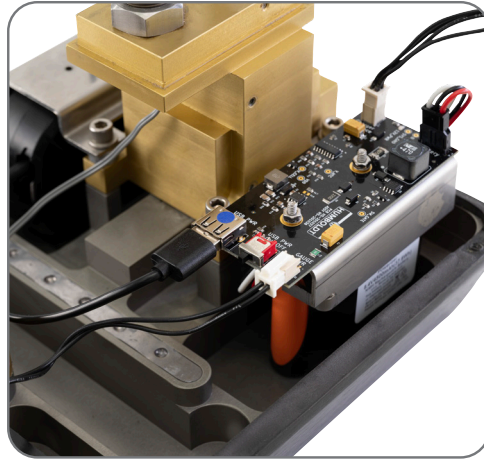

No need to upgrade your Nuclear Gauge to track it. Simply install the GPS tracker inside your Gauge and with a few simple steps, you will be able to find your gauge!

Humboldt will provide the GPS tracker and all the necessary mounting hardware, cabling and instructions!

It's that simple!

Features:

- Outdoor and indoor use
- Built-in, sensitive, vibration sensor - even if a slight vibration for 3 seconds, the device will send alarm to owner.
- Geo-fence will help you make safe area. When the gauge is out of the safe area, the device will send alarm to owner.
- Highly waterproof
- 6 month server storage to view historical routes in APP & Web platform at any time.
- 5000mAh rechargeable battery - device can work up to 7 days for 24/7 monitoring. (Depending on the number of inquires per day the device will work longer.)
- Includes easy access charging port - no need to disassemble the gauge
- Tracking software can be installed to your personal computer or phone. Free of charge no contract required.
- **SIM Card sold separately. As little as 5 dollars a month in USA and data sim card are available around the world.**

Find My Gauge Kit

GPS Shown inside of Nuclear Gauge

Inside of Nuclear Gauge

Easy Access Charging Port

GPS Asset Tracker (Find My Gauge) Specifications:	
Dimensions	3.5"x2.8"x0.8" (90mm x 72mm x 22mm)
Weight	168g
Network	GSM / GPRS
Band	850 / 900 / 180 0/1900Mhz
GPS Sensitivity	-159dBm
GPS Accuracy	5m
Wall Charger	Input: 110-220V Output: 5V-1A
Battery	Chargeable 3.7V 5000mAh Li-ion Battery
Stand By	90 Days
Time To First Fix	Cold Status 45s Warm Status 35s Hot Status 1s
Storage Temp.	-40°F to +185°F (-40°C to +85°C)
Operation Temp.	-4°F to +131°F (-20°C to +55°C)
Humidity	5%--95% non-condensing